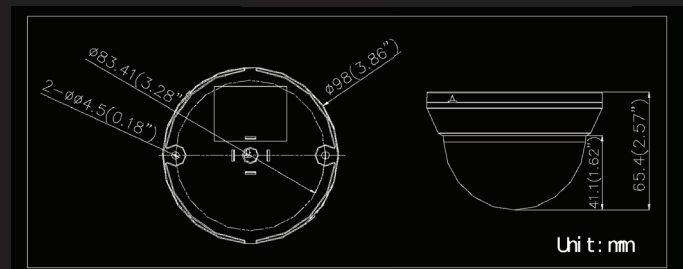

epcom®

LEGEND
TURBOHD

LE7TURBOW

1.0 Megapixel high-performance CMOS.

Turbo HD output up to 720p resolution.

True Day Night, Smart IR

DNR, SMART IR

IP66 weatherproof.

MODEL PARAMETER

LE7TURBOW

720p IR TurboHD Turret Camera

CAMERA

| | |
|-------------------|---|
| Image Sensor | Progressive Scan CMOS |
| Effective Pixels | 1280 (H) * 720(V) |
| Min. Illumination | 0.1 Lux @ (F1.2, AGC ON), 0 Lux with IR |
| Shutter Time | 1/25 (1/30) s to 1/50,000 s |
| Lens | 3.6 mm (2.8 mm, 6 mm optional) |
| | Angle of view: 70.9° (3.6 mm), 92° (2.8mm), 56.7°C (6 mm) |

GENERAL

| | |
|-----------------------|--|
| Lens Mount | M12 |
| Angle Adjustment | Pan: 0 - 360°, Tilt: 0 - 90°, Rotation: 0 - 360° |
| Day & Night | ICR |
| Synchronization | Internal synchronization |
| Video Frame Rate | 720p @ 25 fps / 720p @ 30fps |
| HD Video Output | 1 Turbo HD Output. |
| Working Temperature / | -40° C - 60° C (-40° F - 140° F) |
| Humidity | Humidity 90% or less (non-condensing) |
| Power Supply | 12 VDC |
| Power Consumption | Max. 4 W |
| Waterproof Ratings | IP66 |
| IR Range | Up to 20 m. |
| Dimension | Φ 89.5 x 69.8 mm (φ 3.52" x 2.75") |
| Weight (approx.) | 260 g. (0.57 lbs.) |