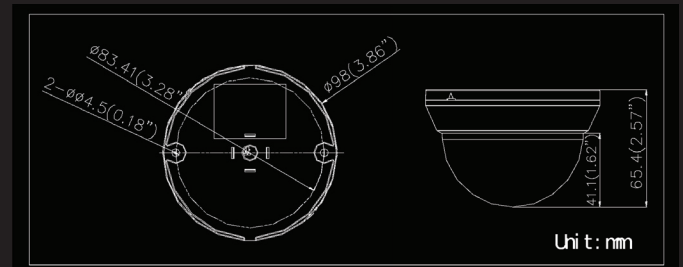

epcom®

LEGEND
TURBOHD

LB7TURBO

1.0 Megapixel high-performance CMOS.

Turbo HD output up to 720p resolution.

True Day Night, Smart IR

Up to 20 m IR distance.

IP66 weatherproof

MODEL PARAMETER	LB7TURBO
	720p IR TurboHD Bullet Camera
CAMERA	
Image Sensor	Progressive Scan CMOS
Effective Pixels	1280 (H) * 720(V)
Min. Illumination	0.1 Lux @ (F1.2, AGC ON), 0 Lux with IR
Shutter Time	1/25 (1/30) s to 1/50,000 s
Lens	3.6 mm (2.8 mm, 6 mm optional) Angle of view: 70.9° (3.6 mm), 92° (2.8mm), 56.7°C (6 mm)

GENERAL	
Lens Mount	M12
Angle Adjustment	Pan: 0 - 360°, Tilt: 0 - 70°, Rotation: 0 - 360°
Day & Night	ICR
Synchronization	Internal synchronization
Video Frame Rate	720p @ 25 fps / 720p @ 30fps
HD Video Output	1 Turbo HD Output.
Working Temperature /	-40° C - 60° C (-40 °F - 140 °F)
Humidity	Humidity 90% or less
Power Supply	12 VDC
Power Consumption	Max. 4 W
IR Range	Up to 20 m.
Dimension	Φ 70 x 149.5 mm (Φ 2.76" x 5.89")
Weight (approx.)	290 g. (0.64 lb)