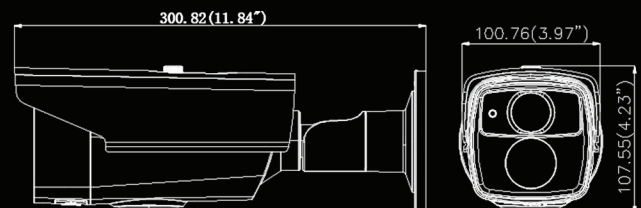

► Key Features

HD1080p video output
Adopt HDTVl Technology
True Day/Night
2.8 - 12mm vari-focal lens
OSD menu, 3D DNR, SmartIR
Up to 50m IR distance
Up the Coax(via coaxial cable)
120 dB Wide Dynamic Range