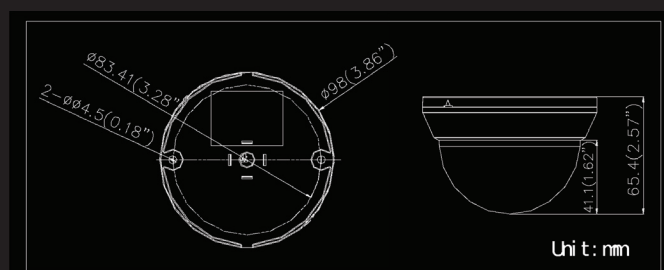

epcom®

LEGEND
TURBOHD

LD7TURBOW

1.0 Megapixel high-performance CMOS.

Turbo HD output up to 720p resolution.

Fixed lens.

True Day Night, Smart IR

Up to 20 m IR distance.

MODEL PARAMETER

LD7TURBOW

TurboHD 720p IR Dome Camera

CAMERA

Image Sensor	Progressive Scan CMOS
Effective Pixels	1280 (H) * 720(V)
Min. Illumination	0.1 Lux @ (F1.2, AGC ON), 0 Lux with IR
Shutter Time	1/25 (1/30) s to 1/50,000 s
Lens	3.6 mm (2.8 mm, 6 mm optional)
	Angle of view: 70.9° (3.6 mm), 92° (2.8mm), 56.7°C (6 mm)

GENERAL

Lens Mount	M12
Angle Adjustment	Pan: 0 - 350°, Tilt: 0 - 70°, Rotation: 0 - 350°
Day & Night	ICR
Synchronization	Internal synchronization
Video Frame Rate	720p @ 25 fps / 720p @ 30fps
HD Video Output	1 Turbo HD Output.
Working Temperature /	-20° C - 45° C (-4° C - 113°F)
Humidity	Humidity 90% or less
Power Supply	12 VDC
Power Consumption	Max. 4 W
IR Range	Up to 20 m.
Dimension	Φ 98 x 65.4 mm (Φ 3.86" x 2.57")
Weight (approx.)	130 g.