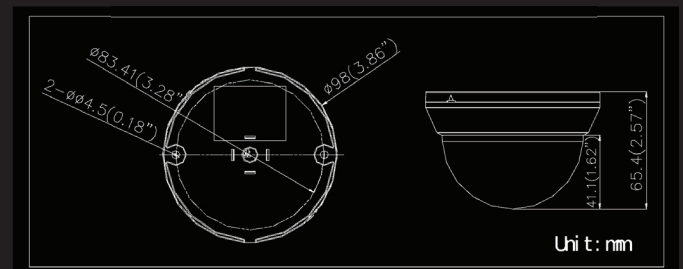

## LB7TURBOW

1.0 Megapixel high-performance CMOS.

Turbo HD output up to 720p resolution.

True Day Night, Smart IR

Up to 20 m IR distance.

IP66 weatherproof

MODEL PARAMETER	LB7TURBOW
	720p IR TurboHD Bullet Camera
<b>CAMERA</b>	
Image Sensor	Progressive Scan CMOS
Effective Pixels	1280 (H) * 720(V)
Min. Illumination	0.1 Lux @ (F1.2, AGC ON), 0 Lux with IR
Shutter Time	1/25 (1/30) s to 1/50,000 s
Lens	3.6 mm (2.8 mm, 6 mm optional) Angle of view: 70.9° (3.6 mm), 92° (2.8mm), 56.7°C (6 mm)

<b>GENERAL</b>	
Lens Mount	M12
Angle Adjustment	Pan: 0 - 360°, Tilt: 0 - 70°, Rotation: 0 - 360°
Day & Night	ICR
Synchronization	Internal synchronization
Video Frame Rate	720p @ 25 fps / 720p @ 30fps
HD Video Output	1 Turbo HD Output.
Working Temperature /	-40° C - 60° C (-40 °F - 140 °F)
Humidity	Humidity 90% or less
Power Supply	12 VDC
Power Consumption	Max. 4 W
IR Range	Up to 20 m.
Dimension	Φ 70 x 149.5 mm (φ 2.76" x 5.89")
Weight (approx.)	290 g. (0.64 lb)